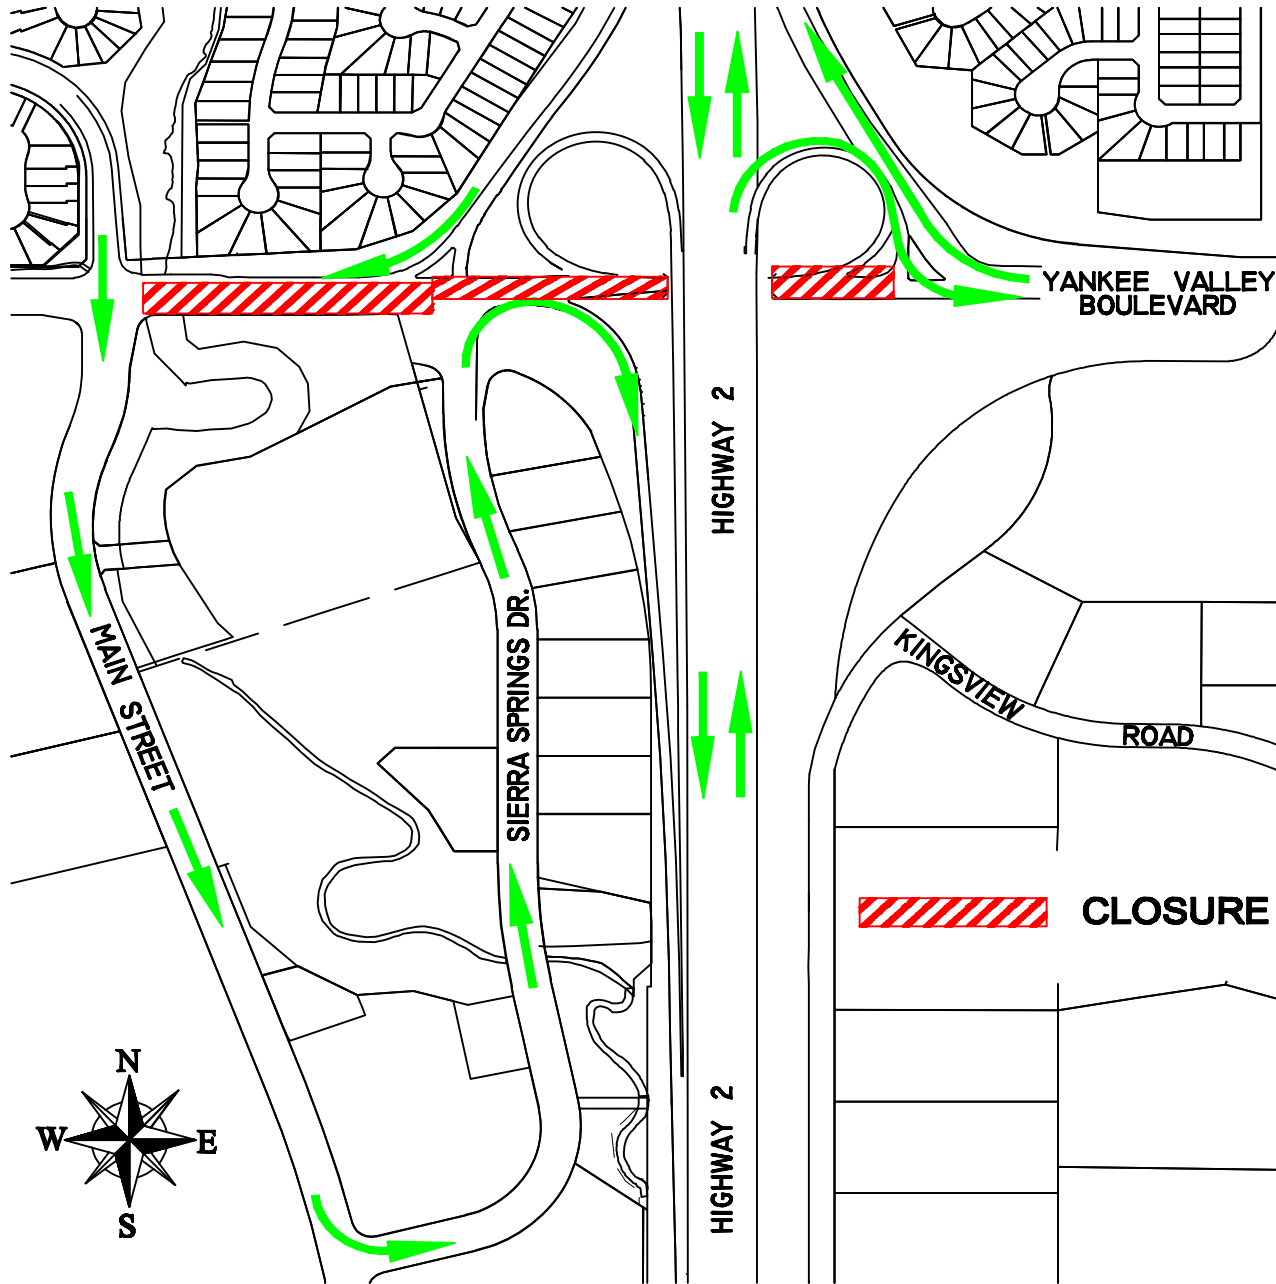

# Yankee Valley Boulevard CLOSED

**10 pm July 10 -  
5 am July 13**

*Weather permitting.  
Dates and detour subject  
to change.*

***GRAHAM***